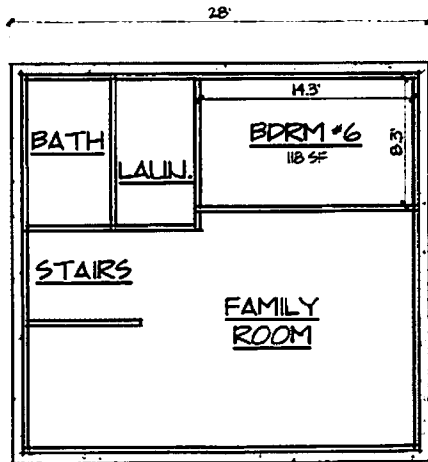

# 225 Church St., Iowa City

TOTAL SQ. FT. 2632 SQ. FT.  
 BEDROOM SQ. FT. 656 SQ. FT.  
 PERCENTAGE OF BEDROOM TO TOTAL SQ. FT. 24.9%

NOTE: ALL DIMENSIONS ARE TAKEN FROM A COMBINATION OF A.I.S. WEBSITES, 3D ONLINE MAP OBSERVATIONS AND FIELD MEASUREMENTS PROVIDED BY OWNER. COVERALL SQ. FT. IS MEASURED FROM THE IMPLIED OUTSIDE EDGE OF THE STUD OF EXTERIOR WALLS AND BEDROOM SQ. FT. IS MEASURED FROM THE IMPLIED INSIDE OF FINISH MATERIAL.

**LOWER LEVEL**  
728 SF

**MAIN LEVEL**  
728 SF

**UPPER LEVEL**  
728 SF

**ATTIC**  
448 SF

**LOWER LEVEL**  
SCALE: 1/8" = 1'-0"

**COVERED ENTRY**

**UPPER LEVEL**  
SCALE: 1/8" = 1'-0"

**ATTIC**  
SCALE: 1/8" = 1'-0"

**MAIN LEVEL**  
SCALE: 1/8" = 1'-0"

**AVALON DESIGN GROUP**

PHONE: (319) 213-5633  
 EMAIL: AVALON.DGN@GMAIL.COM