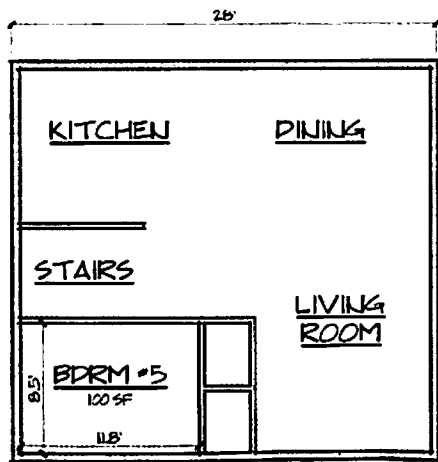

# 225 Church St., Iowa City

TOTAL SQ. FT. 2632 SQ. FT.  
 BEDROOM SQ. FT. 656 SQ. FT.  
 PERCENTAGE OF BEDROOM TO TOTAL SQ. FT. 24.9%

NOTE: ALL DIMENSIONS ARE TAKEN FROM A COMBINATION OF A.I.S. WEBSITES, 3D ONLINE MAP OBSERVATIONS AND FIELD MEASUREMENTS PROVIDED BY OWNER. COVERALL SQ. FT. IS MEASURED FROM THE IMPLIED OUTSIDE EDGE OF THE STUD OF EXTERIOR WALLS AND BEDROOM SQ. FT. IS MEASURED FROM THE IMPLIED INSIDE OF FINISH MATERIAL.

**LOWER LEVEL**  
728 SF

**MAIN LEVEL**  
728 SF

**UPPER LEVEL**  
728 SF

**ATTIC**  
448 SF

**LOWER LEVEL**  
SCALE: 1/8" = 1'-0"

**COVERED ENTRY**

**UPPER LEVEL**  
SCALE: 1/8" = 1'-0"

**ATTIC**  
SCALE: 1/8" = 1'-0"

**MAIN LEVEL**  
SCALE: 1/8" = 1'-0"

**AVALON DESIGN GROUP**

PHONE: (319) 213-5633  
 EMAIL: AVALON.DGN@GMAIL.COM