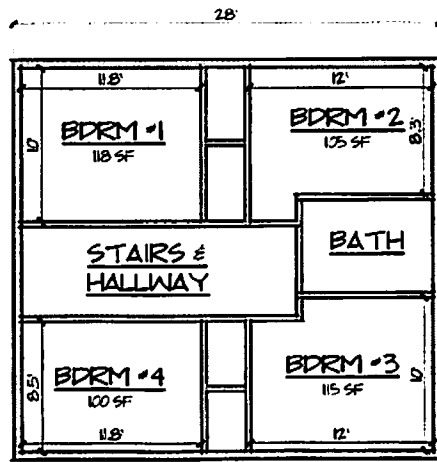

# 225 Church St., Iowa City

TOTAL SQ. FT. 2632 SQ. FT.  
 BEDROOM SQ. FT. 656 SQ. FT.  
 PERCENTAGE OF BEDROOM TO TOTAL SQ. FT. 24.9%

NOTE: ALL DIMENSIONS ARE TAKEN FROM A COMBINATION OF A.I.S. WEBSITES, 3D ONLINE MAP OBSERVATIONS AND FIELD MEASUREMENTS PROVIDED BY OWNER. COVERALL SQ. FT. IS MEASURED FROM THE IMPLIED OUTSIDE EDGE OF THE STUD OF EXTERIOR WALLS AND BEDROOM SQ. FT. IS MEASURED FROM THE IMPLIED INSIDE OF FINISH MATERIAL.

**LOWER LEVEL**  
728 SF

**MAIN LEVEL**  
728 SF

**UPPER LEVEL**  
728 SF

**ATTIC**  
448 SF

**LOWER LEVEL**  
SCALE: 1/8" = 1'-0"

**COVERED ENTRY**

**UPPER LEVEL**  
SCALE: 1/8" = 1'-0"

**ATTIC**  
SCALE: 1/8" = 1'-0"

**MAIN LEVEL**  
SCALE: 1/8" = 1'-0"

**AVALON DESIGN GROUP**

PHONE: (319) 213-5633  
 EMAIL: AVALON.DGN@GMAIL.COM