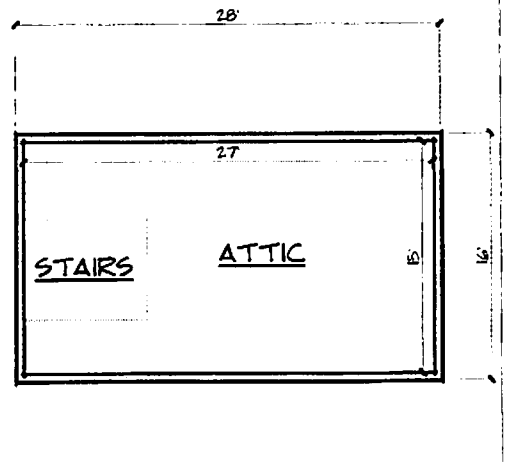

# 225 Church St., Iowa City

TOTAL SQ. FT. 2632 SQ. FT.  
 BEDROOM SQ. FT. 656 SQ. FT.  
 PERCENTAGE OF BEDROOM TO TOTAL SQ. FT. 24.9%

NOTE: ALL DIMENSIONS ARE TAKEN FROM A COMBINATION OF A.I.S. WEBSITES, 3D ONLINE MAP OBSERVATIONS AND FIELD MEASUREMENTS PROVIDED BY OWNER. COVERALL SQ. FT. IS MEASURED FROM THE IMPLIED OUTSIDE EDGE OF THE STUD OF EXTERIOR WALLS AND BEDROOM SQ. FT. IS MEASURED FROM THE IMPLIED INSIDE OF FINISH MATERIAL.

**LOWER LEVEL**  
728 SF

**MAIN LEVEL**  
728 SF

**UPPER LEVEL**  
728 SF

**ATTIC**  
448 SF

**LOWER LEVEL**  
SCALE: 1/8" = 1'-0"

**COVERED ENTRY**

**UPPER LEVEL**  
SCALE: 1/8" = 1'-0"

**ATTIC**  
SCALE: 1/8" = 1'-0"

**MAIN LEVEL**  
SCALE: 1/8" = 1'-0"

**AVALON DESIGN GROUP**

PHONE: (319) 213-5633  
 EMAIL: AVALON.DGN@GMAIL.COM